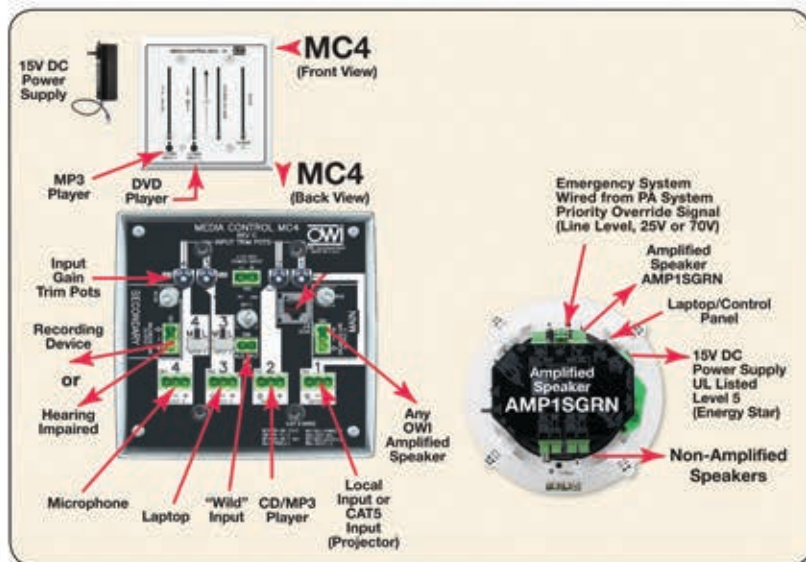

For Classrooms, Showrooms, Conference Rooms and Retail.

The MC4 will allow either Line or Mic level inputs on each channel. It has an additional four sets of level controls to provide a fixed secondary output not effected by any of the changes on the front panel level input controls.

Typical use of the secondary output would be "Hard of hearing." All inputs and outputs are balanced so that, if needed, very long input lines and output lines are possible.

MC4 CARTON INCLUDES:

- One (1) Each MC4
- One (1) Each 15V DC, UL Listed, Efficiency Level 5 (Energy Star) Power Supply
- Four (4) Each 6:32 Truss Head Screws
- Four (4) Each Plastic Washers

GENERAL SPECS	MC4 / MC4BT / MC4D
Description:	Mic/Line Audio Mixer that fits in a Two Gang Electrical Box
Power:	15V DC @ 170 ma
Channels:	Four (4) Channels Plus a "Wild" Input
Voltage Levels:	Line (-14 to +4 dBm), Mic (-55 dBm)
Outputs:	Two (2) Outputs
Output Types:	Balanced, Solid State
Output Channels:	Two (2) BAC on Euro Block/1 ea. CAT 5 (CH 1)
Output Types:	Primary, Front Panel Controlled/Secondary Rear
Input Types:	2 ea. Front Panel 3.5 mm 4 ea. Rear Panel Fixed Wire (Euro Block) 1 ea. "Wild" Line, Unbalanced Input
Mic/Line Inputs	Channels 3 and 4, IC or Line Selected on Rear

*Models:

- MC4 - Standard Features enumerated above
- MC4BT - Standard Features plus Bluetooth and Toslink
- MC4D - Standard Features plus Toslink Input

MC4 WIRING DIAGRAM

MC4 – Front Panel Features:

1. 1 Four Sliders (Line Level or Mic Level Inputs)
2. 2 Two 3.5 Mini Input Jacks (Channels 1 and 2) Jacks are Stereo and Combine to Mono at the Jack. They Can Be Selected on Rear Panel.
3. 3 LED Power Indicator
4. 4 Four Screws/Washers