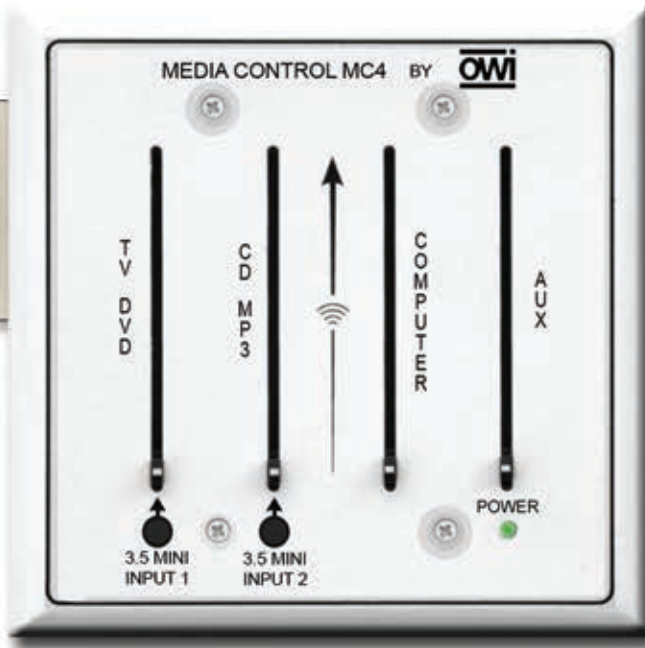

MEDIA CONTROL MIXER

Models: MC4 / MC4BT / MC4D

Mic/Line Audio Mixer which fits in a Two Gang Electrical Box. Includes 15V DC, 3.5A, UL Listed, Level **V** (Energy Star) Power Supply.

Models:

MC4 - Standard Features

MC4BT - with Bluetooth Feature and Toslink

MC4D - with Toslink Input

For Classrooms, Showrooms, Conference Rooms and Retail.

Gangbox Not Included

UL Listed, Efficiency Level **V** (Energy Star) 15V DC Power Supply

Media Control Mixer – MC4 / MC4BT / MC4D

- 6 Inputs Total – 4 Each Back Panel /
- Selectable Line or Mic Level Inputs on Three
- Two Each 3.5 Mini Front Inputs

- Four Sets of Slider Level Controls for Easy Mix
- Always "ON" Page System
- Balanced Line Outputs

MC4 – Back Panel Features:

- A Four (4 ea.) Inputs – Euro Style Three Pin Connectors for Inputs 1, 2, 3 & 4.
- B Two (2 ea.) Mic or Line Switches for Inputs 3 & 4
- C Balanced Line Output B (Secondary)
- D Volume Control for the Secondary Output B
- E Four (4 ea.) Trim Controls for Inputs 1, 2, 3 & 4
- F 15V DC Power Input
- G RJ45/CAT 5
- H Volume Control for the Main Output A
- I Balanced Line Output A (Main)
- J Volume Control for the "Wild" Input
- K "Wild" Input