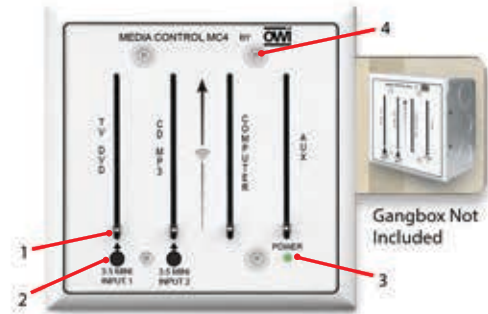

Models:

- MC4 - Standard Features
- MC4BT - with Bluetooth Feature and Toslink
- MC4D - with Toslink Input

For Classrooms, Showrooms, Conference Rooms and Retail.

The MC4 will allow either Line or Mic level inputs on each channel. It has an additional four sets of level controls to provide a fixed secondary output not effected by any of the changes on the front panel level input controls.

Typical use of the secondary output would be "Hard of hearing." All inputs and outputs are balanced so that, if needed, very long input lines and output lines are possible.

MC4 CARTON INCLUDES:

- One (1) Each MC4
- One (1) Each 15V DC, UL Listed, Efficiency Level 5 (Energy Star) Power Supply
- Four (4) Each 6:32 Truss Head Screws
- Four (4) Each Plastic Washers

GENERAL SPECS	MC4 / MC4BT / MC4D
Description:	Mic/Line Audio Mixer that fits in a Two Gang Electrical Box
Power:	15V DC @ 170 ma
Channels:	Four (4) Channels Plus a "Wild" Input
Voltage Levels:	Line (-14 to +4 dBm), Mic (-55 dBm)
Outputs:	Two (2) Outputs
Output Types:	Balanced, Solid State
Output Channels:	Two (2) BAC on Euro Block/1 ea. CAT 5 (CH 1)
Output Types:	Primary, Front Panel Controlled/Secondary Rear
Input Types:	2 ea. Front Panel 3.5 mm 4 ea. Rear Panel Fixed Wire (Euro Block) 1 ea. "Wild" Line, Unbalanced Input
Mic/Line Inputs	Channels 3 and 4, IC or Line Selected on Rear

*Models:

- MC4 - Standard Features enumerated above
- MC4BT - Standard Features plus Bluetooth and Toslink
- MC4D - Standard Features plus Toslink Input

MC4 WIRING DIAGRAM

MC4 – Front Panel Features:

- 1 Four Sliders (Line Level or Mic Level Inputs)
- 2 Two 3.5 Mini Input Jacks (Channels 1 and 2) Jacks are Stereo and Combine to Mono at the Jack. They Can Be Selected on Rear Panel.
- 3 LED Power Indicator
- 4 Four Screws/Washers