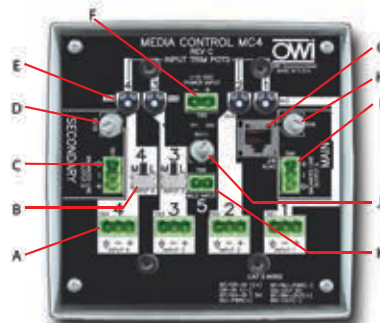

GENERAL SPECS	MC4 / MC4BT / MC4D
Description:	Mic/Line Audio Mixer that fits in a Two Gang Electrical Box
Power:	15V DC @ 170 ma
Channels:	Four (4) Channels Plus a "Wild" Input
Voltage Levels:	Line (-14 to +4 dBm), Mic (-55 dBm)
Outputs:	Two (2) Outputs
Output Types:	Balanced, Solid State
Output Channels:	Two (2) BAC on Euro Block/1 ea. CAT 5 (CH 1)
Output Types:	Primary, Front Panel Controlled/Secondary Rear
Input Types:	2 ea. Front Panel 3.5 mm 4 ea. Rear Panel Fixed Wire (Euro Block) 1 ea. "Wild" Line, Unbalanced Input
Mic/Line Inputs	Channels 3 and 4, IC or Line Selected on Rear

*Models:

- MC4 - Standard Features enumerated above
- MC4BT - Standard Features plus Bluetooth and Toslink
- MC4D - Standard Features plus Toslink Input

MC4 WIRING DIAGRAM

MC4 – Front Panel Features:

- 1 Four Sliders (Line Level or Mic Level Inputs)
- 2 Two 3.5 Mini Input Jacks (Channels 1 and 2) Jacks are Stereo and Combine to Mono at the Jack. They Can Be Selected on Rear Panel.
- 3 LED Power Indicator
- 4 Four Screws/Washers

MC4 – Back Panel Features:

- A Four (4 ea.) Inputs – Euro Style Three Pin Connectors for Inputs 1, 2, 3 & 4.
- B Two (2 ea.) Mic or Line Switches for Inputs 3 & 4
- C Balanced Line Output B (Secondary)
- D Volume Control for the Secondary Output B
- E Four (4 ea.) Trim Controls for Inputs 1, 2, 3 & 4
- F 15V DC Power Input
- G RJ45/CAT 5
- H Volume Control for the Main Output A
- I Balanced Line Output A (Main)
- J Volume Control for the "Wild" Input
- K "Wild" Input