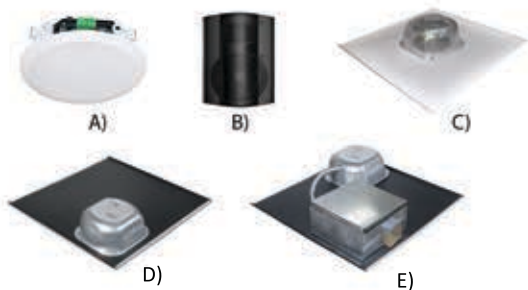

OWI, Inc.

17141 Kingsview Ave.
Carson, CA 90746 USA

ph. 310.515.1900
toll free 800.638.1694
fax 310.515.1606

email info@owi-inc.com
web www.owi-inc.com